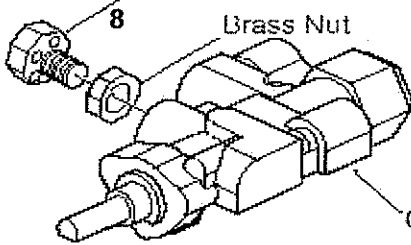

MONESSEN

SPK-LPA & SPK-NGA

COMES WITH BURNER, NOT VALVE KIT

SPK-LPA KIT

LP Air-Mixing
Injector 3