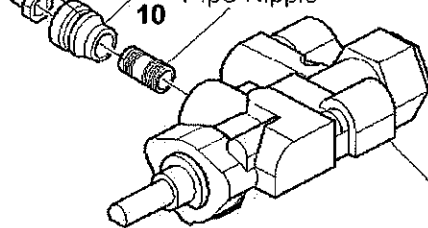

## SPK-LPA & SPK-NGA

COMES WITH BURNER, NOT VALVE KIT

SPK-LPA KIT

LP Air-Mixing  
Injector 3

Brass Nut

Gas Contr.  
Valve

Natural Gas Injector

Reducer

SPK-NGA KIT

Pipe Nipple

(3/8 x 1" blk)

Gas Control  
Valve

7

5 BAGS OF VERMICULITE COMES WITH LP KITS ONLY

6

Heat Shield